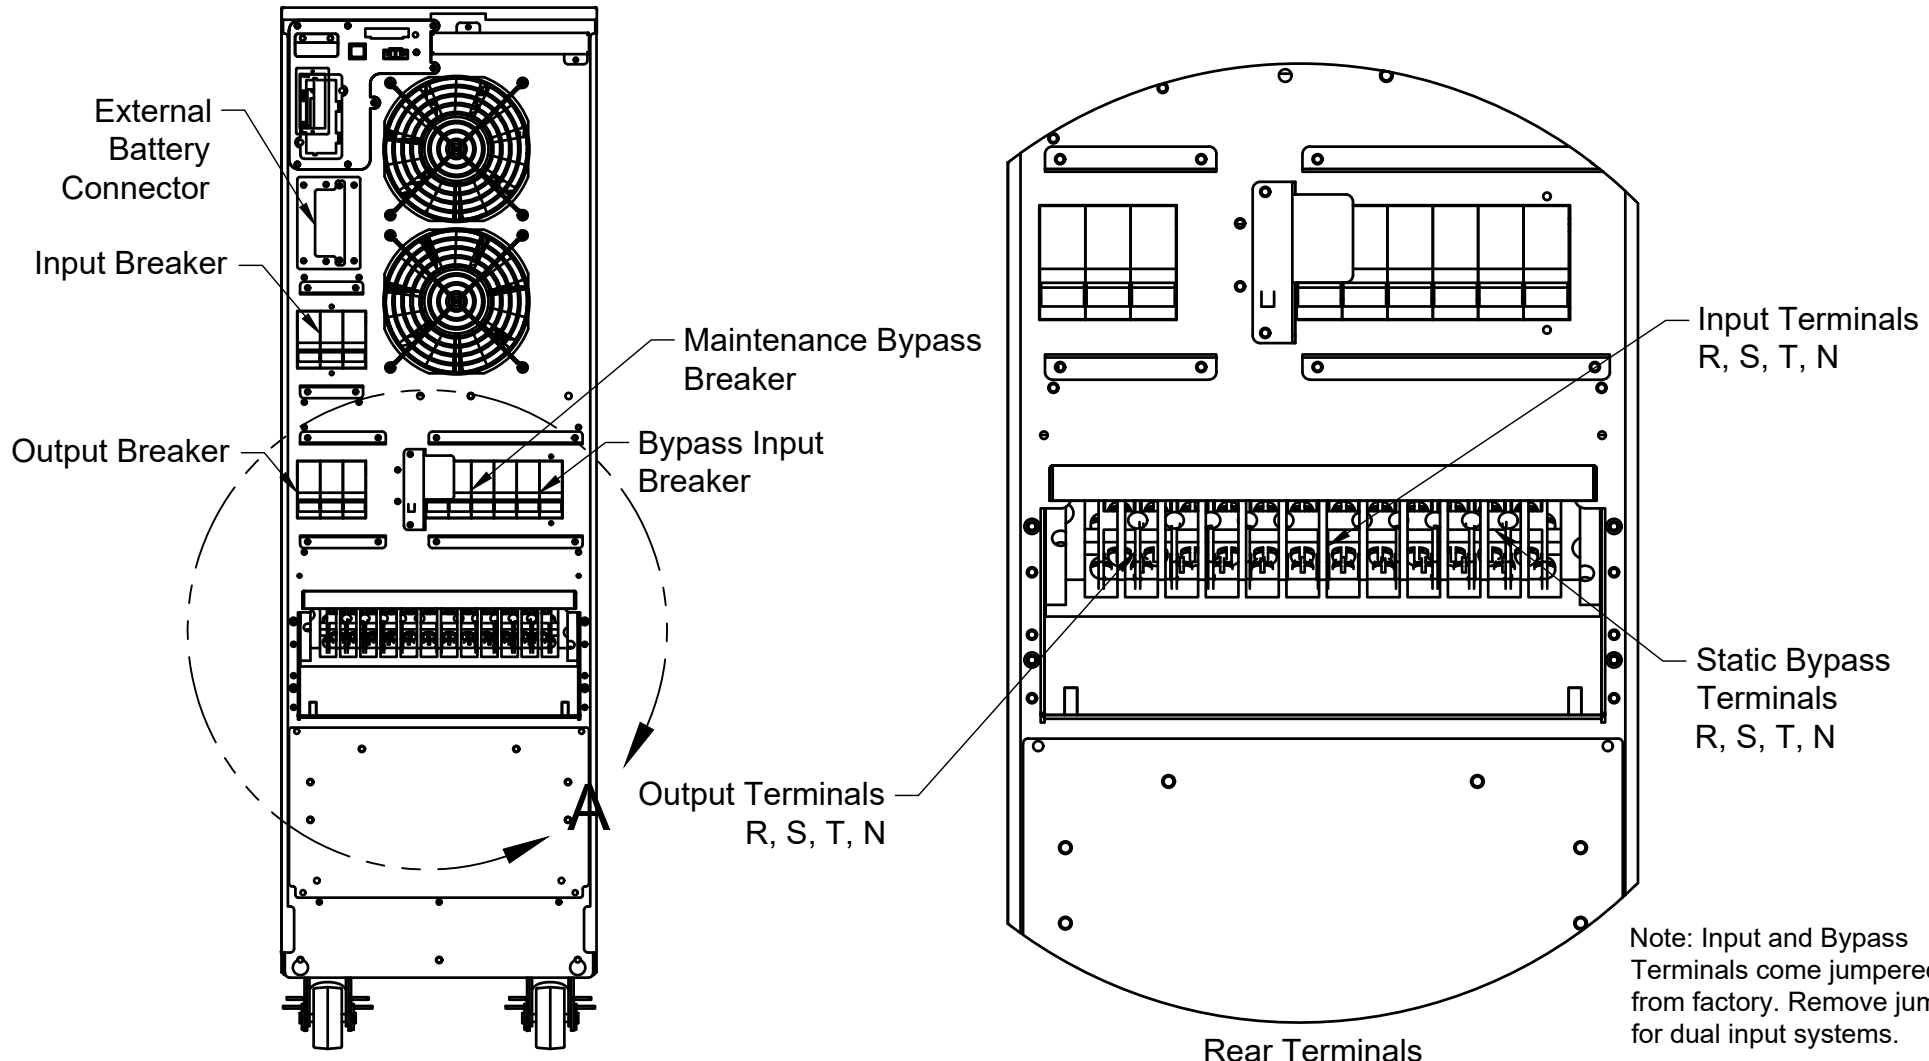

PROJECT E91 10kVA		
		TITLE E91 10kVA Outline Drawing		
APPROVED	SIZE	CODE	DWG NO	REV
CHECKED	A		E91-OTL-10kVA-208-208	0
DRAWN JB	4/11/2022	SCALE 1:6	WEIGHT	SHEET 3/3