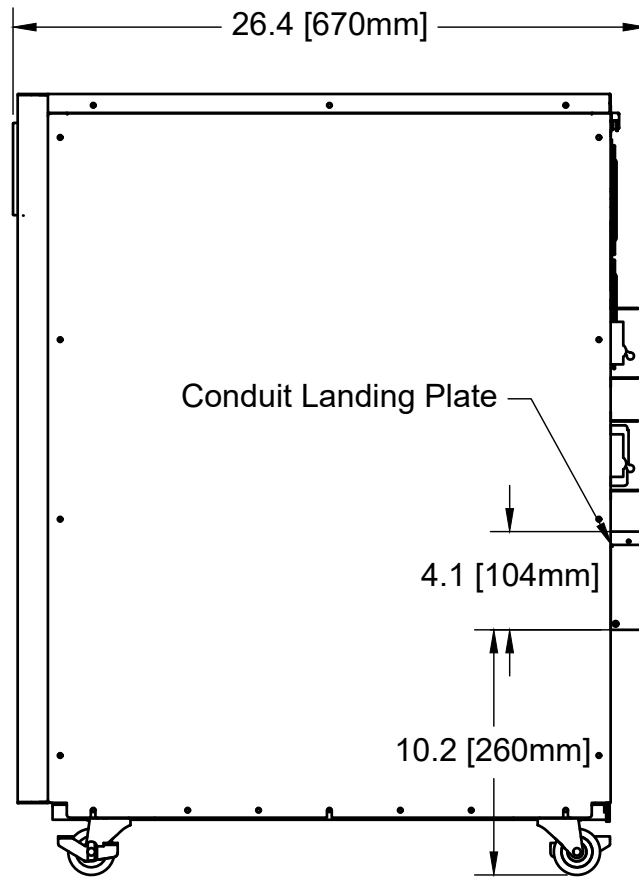

Front

Side

Back

X-TREME
Power Conversion®

PROJECT
E91 10kVA

TITLE
E91 10kVA Outline Drawing

APPROVED

CHECKED

DRAWN JB

4/11/2022

SIZE

A

CODE

DWG NO

E91-OTL-10kVA-208-208

REV

0

SCALE 1:8

WEIGHT

SHEET 1/3

Front

Top

Bottom

Terminal cover/
Conduit Landing

Back

	PROJECT			E91 10kVA
	TITLE			E91 10kVA Outline Drawing
APPROVED	SIZE	CODE	DWG NO	REV
CHECKED	A		E91-OTL-10kVA-208-208	0
DRAWN JB	4/11/2022	SCALE 1:8	WEIGHT	SHEET 2/3

		PROJECT E91 10kVA		
		TITLE E91 10kVA Outline Drawing		
APPROVED	SIZE	CODE	DWG NO	REV
CHECKED	A		E91-OTL-10kVA-208-208	0
DRAWN JB	4/11/2022	SCALE 1:6	WEIGHT	SHEET 3/3